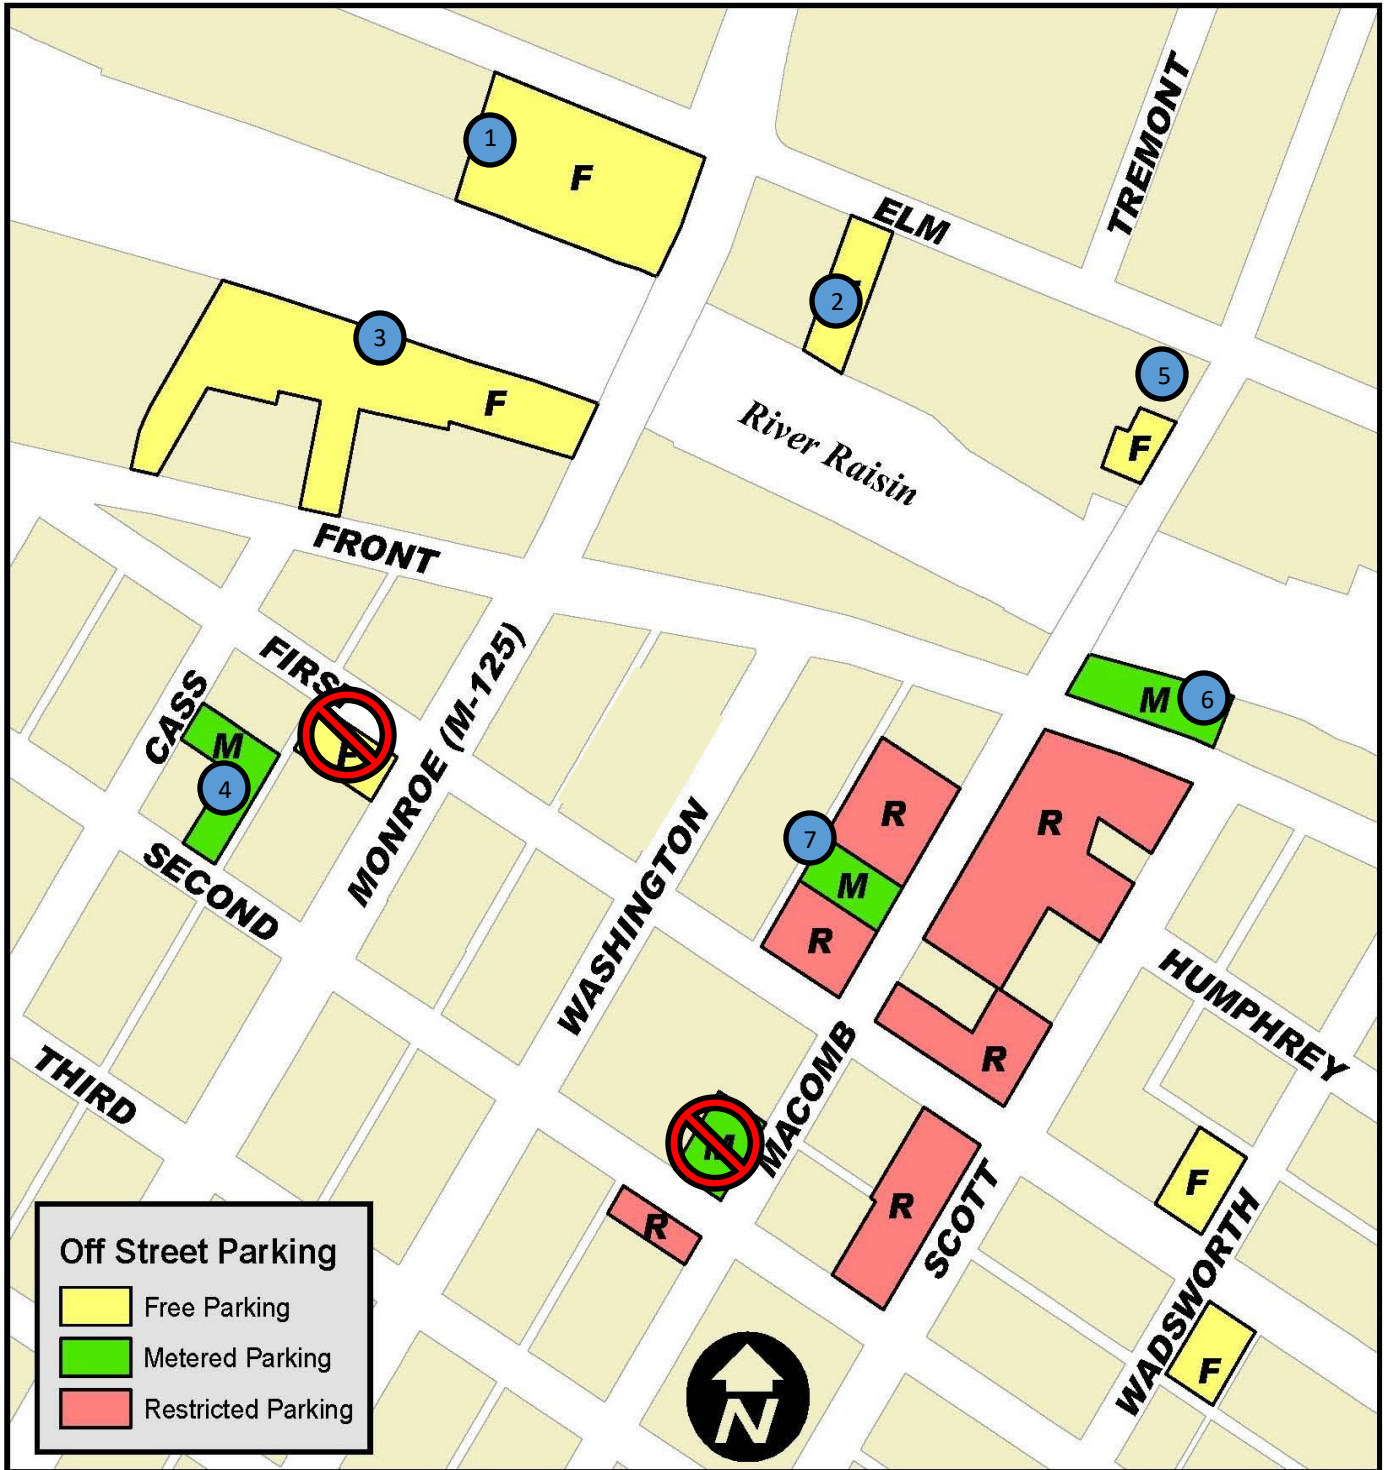

DOWNTOWN MONROE PERMIT PARKING LOCATIONS

Name	Cost	Time Duration	Capacity (spaces)
1. St. Mary's Parking Lot	Free	Long Term	145
2. East Elm Ave. (Behind Banquet Center)	Free	Long Term	58
3. Riverfront Park Parking Lot	Free	Long Term	211
4. Cass Street Lot (at Second Street)	Meter	10-Hour	28
5. North Macomb St. Lot (Medical building)	Free	Long Term	22
6. Veteran's Lot (Macomb & East Front)	Meter	10-Hour	35
7. Eagle's Lot (South Macomb)	Meter	2 & 10-Hour	29